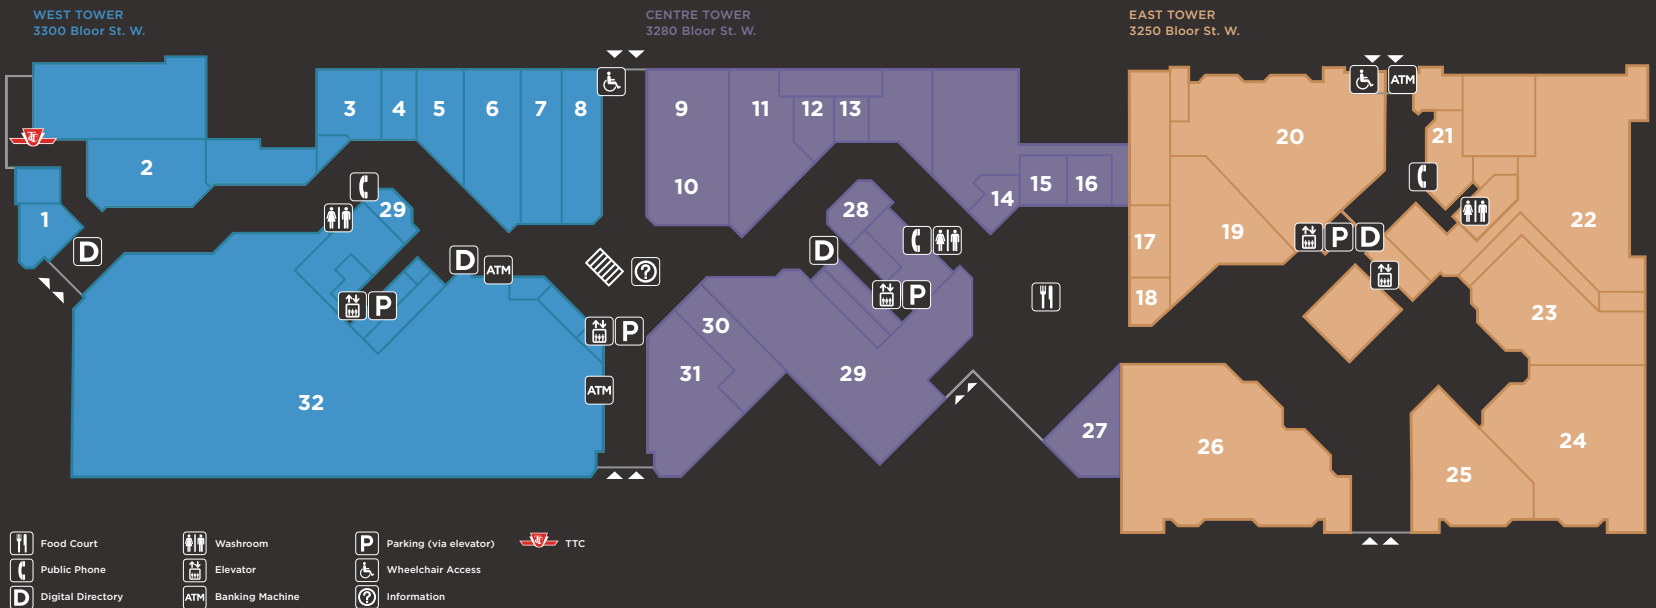

**LEVEL 2 • CENTRE TOWER**  
(Access through Main Elevators)

CBRE Management Office  
Dr. Roland Leung  
Dr. Lionel Lenkinski

Dr. Harvey Mayers  
Dr. Mark Rhody

**LEVEL M • MEZZANINE**  
(Access through Main Elevators)

Goodlife Fitness

**LEVEL 1 • RETAIL**

1	Jugo Juice	9	Co-operators	17	Tacorrito	25	Health Bound
2	Tim Hortons	10	Meridian Credit Union	18	Pizza Pastaway	26	Black Angus
3	Freshii	11	Starbucks	19	Pumpnickel's	27	A&W
4	Real Fruit Bubble Tea	12	Moneysworth & Best (Shoe Repair)	20	Kids & Co. (Daycare)	28	Flair Cleaners
5	Available for lease	13	Bibab Express	21	Availavle for Lease	29	Service Ontario
6	Dr. J. A Carey (Optometrist)	14	Thai Express	22	CBRE - Property Management Office	30	Availavle for Lease
7	Dr. Roger Avila (Dentist)	15	Mr. Souvlaki	23	The Bloor Clinic, Dental Specialty Group	31	Guardian
8	Brioche Dorée	16	Ali Baba's	24	The Bloor Clinic Kids, Paediatric Dentistry & Orthodontics	32	New Retailer Opening 2018!

**LEVEL P1 • PARKING**

Parking Office