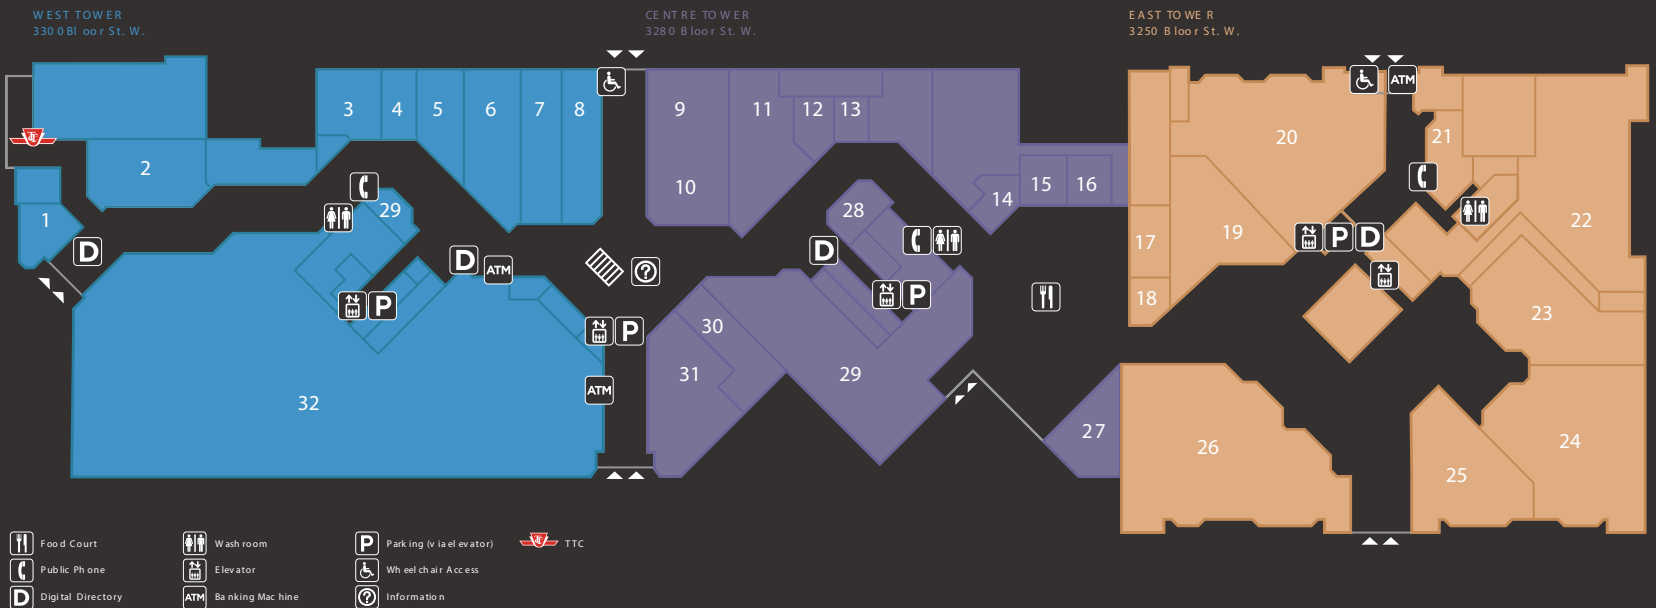

LEVEL 2 • CENTRE TOWER  
(Access through Main Elevators)

CBRE Management Office  
Dr. Roland Leung  
Dr. Lionel Lenkinski

Dr. Harvey Mayers  
Dr. Mark Rhody

LEVEL M • MEZZANINE  
(Access through Main Elevators)

Goodlife Fitness

LEVEL 1 • RETAIL

1	Jugo Juice	9	Co-operators	17	Tacorrito	25	Health Bound
2	Tim Hortons	10	Meridian Credit Union	18	Pizza Pastaway	26	Black Angus
3	Freshii	11	Starbucks	19	Pumpnickel's	27	A&W
4	Real Fruit Bubble Tea	12	Moneysworth & Best (Shoe Repair)	20	Kids & Co. (Daycare)	28	Flair Cleaners
5	Available for lease	13	Bibab Express	21	Availavle for Lease	29	Service Ontario
6	Dr. J. A Carey (Optometrist)	14	Thai Express	22	CBRE - Property Management Office	30	Availavle for Lease
7	Dr. Roger Avila (Dentist)	15	Mr. Souvlaki	23	The Bloor Clinic, Dental Specialty Group	31	Guardian
8	Brioche Dorée	16	Ali Baba's	24	The Bloor Clinic Kids, Paediatric Dentistry & Orthodontics	32	Sobeys Urban Fresh

LEVEL P1 • PARKING

Parking Office